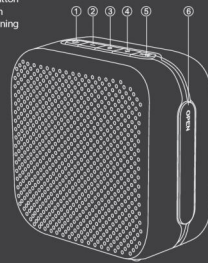

Product Overview