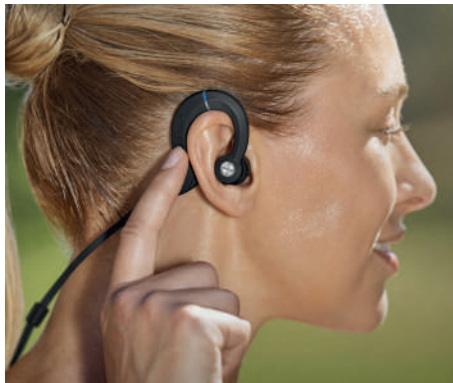

BEST SOUND PERFORMANCE

The sound of the Denon AH-C160W has been designed and tuned using advanced digital signal processing – to help and inspire you to achieve your fitness goals faster.

DURABLE

The AH-C160W is designed to survive: as well as its durable mechanical structure, even the electronics inside are coated with Nanofics technology, for IPX5/7 class sweat resistance.

INTEGRATED CONTROL BUTTONS

Let you easily change volume, skip tracks, take calls. So you stay in control of all that performance without reaching for your device.

CLEAR TALK

The AH-C160W uses Clear Voice Capture, a sophisticated noise reduction system to deliver the clearest voice quality for phone calls – even in the noisiest environments. Also Multilingual Voice Prompts keep you aware of headphone status – such as battery level – so you can concentrate on getting on with your workout!

COMFORTABLE FIT

Along with four silicon ear tip sizes, the AH-C160W comes with Comply tips made from Memory foam to ensure ultimate comfort in the ear. They're treated with SweatGuard to keep them clean – however hard the exercise!

SPECIFICATIONS

Driver	11.5 mm
Driver Type	Dynamic
Max SPL	100 dBA
Frequency response	5-22,000 Hz
Compatible standards	Bluetooth ver4.1
Transmit power class	Class1
Weight	23 g

UPC	AHC160WBKEM	883795004077	Black
UPC	AHC160WWTEM	883795004091	White
UPC	AHC160WBUEM	883795004084	Blue